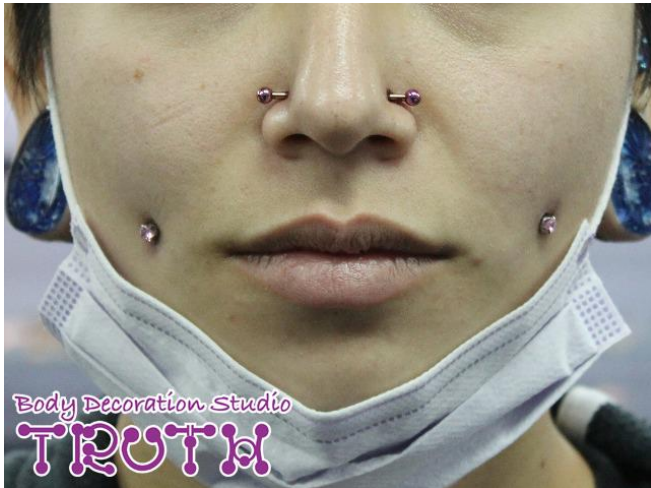

◆NASALLANG / ナサラング◆

合計金額はジュエリーの選択によって異なります。Total price varies depending on choice of Jewelry

◆Titanium / Straight Barbell◆

Jewelry = 16Ga(1.3mm) 14Ga(1.6mm)

Barpost ¥5000 + Ball ¥2000 + Ball ¥2000 = ¥9000

Piercing Cost = ¥3500

Tax / Total = + 10% = ¥13750

◆Titanium / Straight Barbell W / Gems◆

Jewelry = 16Ga(1.3mm) 14Ga(1.6mm)

Barpost ¥5000 + Gem ¥4200 + Gem ¥4200 ~ = ¥13400 ~

Piercing Cost = ¥3500

Tax / Total = + 10% = ¥18590 ~