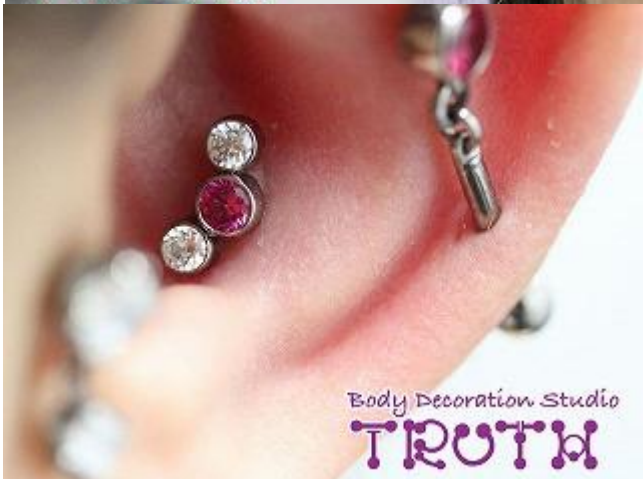

Cost=¥3500/Strap=¥500

Tax/Total = +10%=¥12210

◆Titanium/Straight Barbell W/Gems

Jewelry = 18Ga(1.0mm) 16Ga(1.3mm) 14Ga(1.6mm)

Barpost¥3500+Ball¥1800+Gem¥3900~=¥9200~

Cost=¥3500/Strap=¥500

Tax/Total = +10%=¥14520~

◆Titanium/Straight Barbell W/Gems

Jewelry = 18Ga(1.0mm) 16Ga(1.3mm) 14Ga(1.6mm)

Barpost¥3500+Gem¥3900~+Gem¥3900~=¥11300~

Cost=¥3500/Strap=¥500

Tax/Total = +10%=¥16830~

◆Glass/Retainer◆

Jewelry = 18Ga(1.0mm) 16Ga(1.3mm) 14Ga(1.6mm)